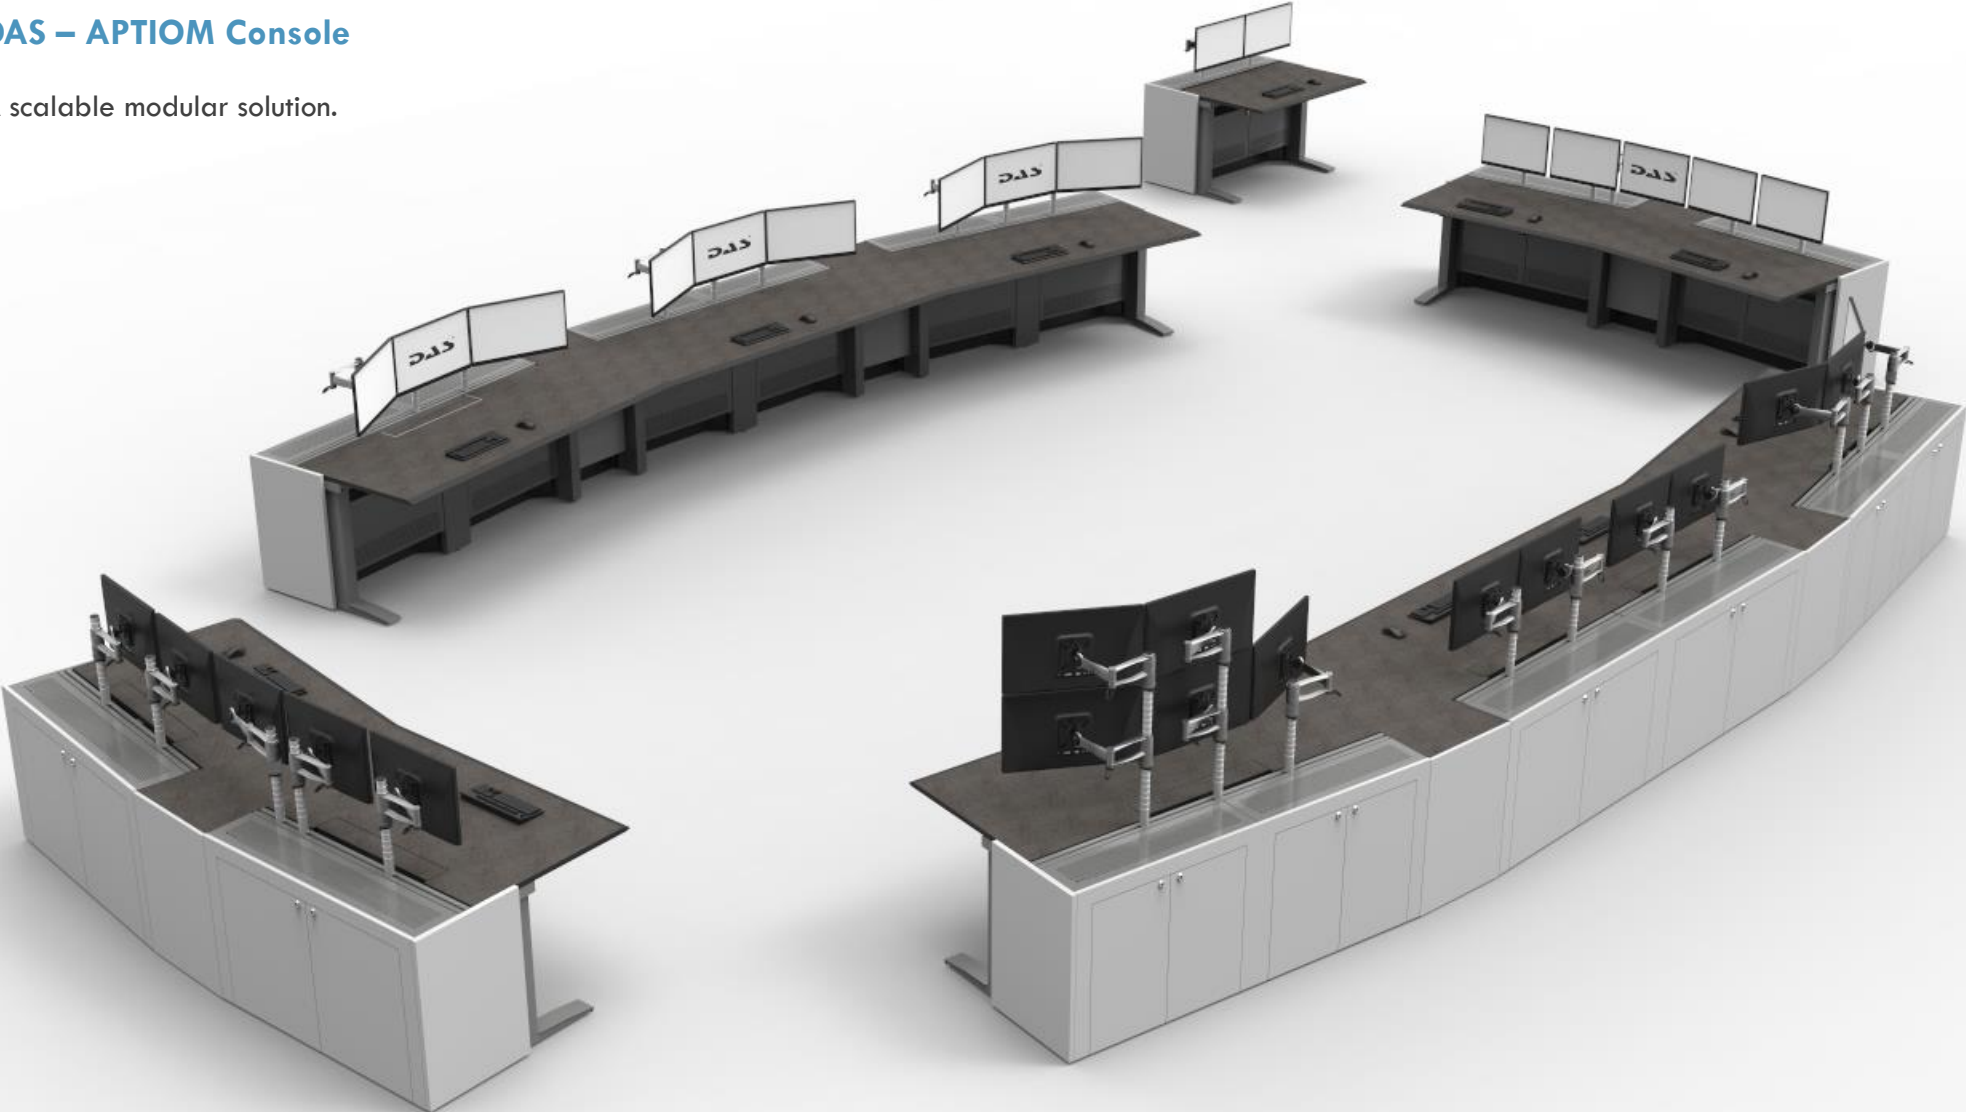

## COMMAND AND CONTROL VISUALS

# DAS – APTIOM Console

Custom Solution from Standard Parts.